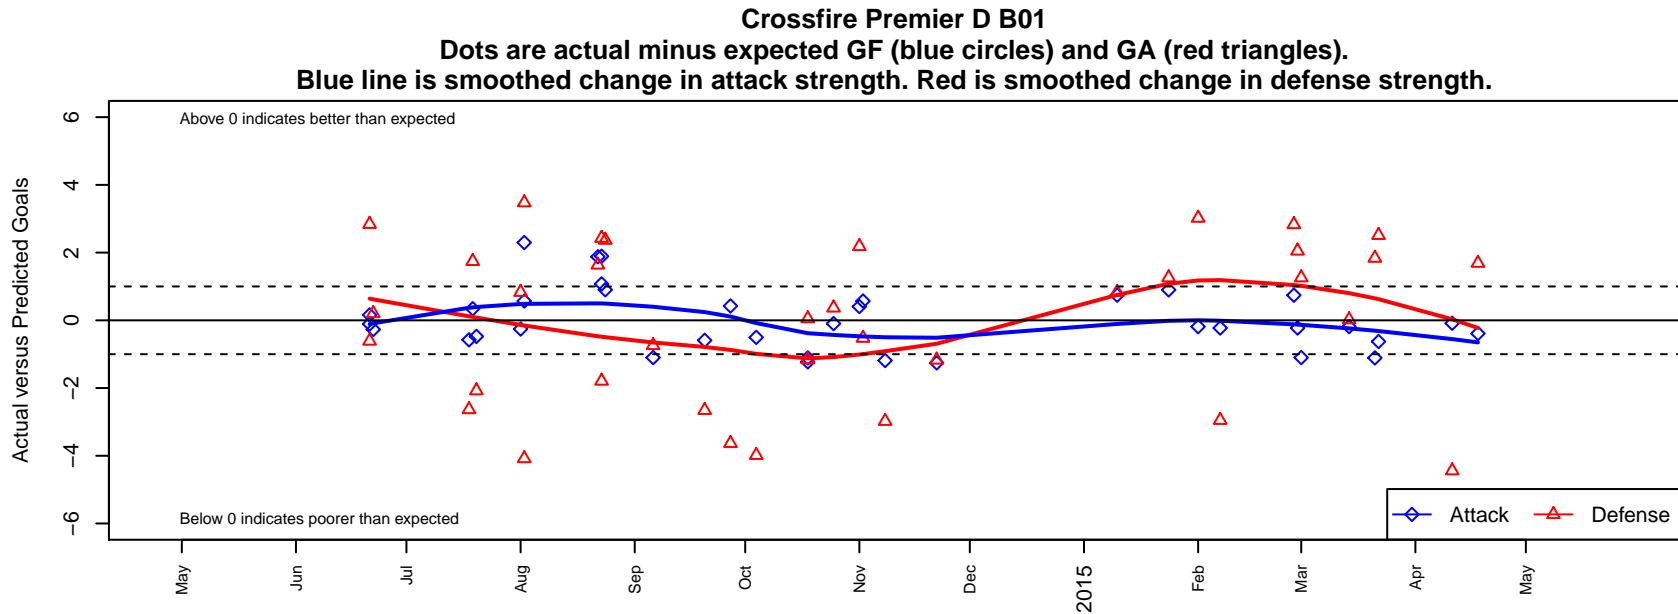

Crossfire Premier D B01

Crossfire Premier SC
 Redmond, WA
 B01 total strength=517
 attack=0.45 defense=0.31
 fall league = RCL B01 Div 4
 spr league = Win RCL B01 Div 5
 notes= Mercado 2013, 2014

alt names used:
 CROSSFIRE PREMIER BU13 MERCADO (WA
 Crossfire Premier B01-Mercado-D
 CROSSFIRE PREMIER B01 D - MERCADO (I
 CROSSFIRE PREMIERCROSSFIRE BU13 ME
 CROSSFIRE PREMIER CROSSFIRE B01 MEI
 Crossfire Premier B01-Mercado-D
 Crossfire Premier B01-Mercado-D

**attack and defense variance (black dot)
relative to other teams
and top 10 in region**

**attack and defense rating
relative to others at age
and all opponents in last 13 months**

Performance relative to 13 month average