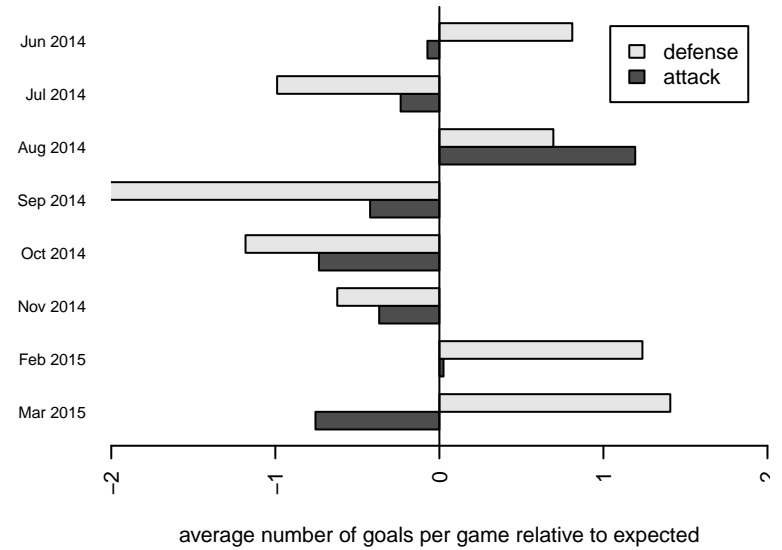

Performance relative to 13 month average