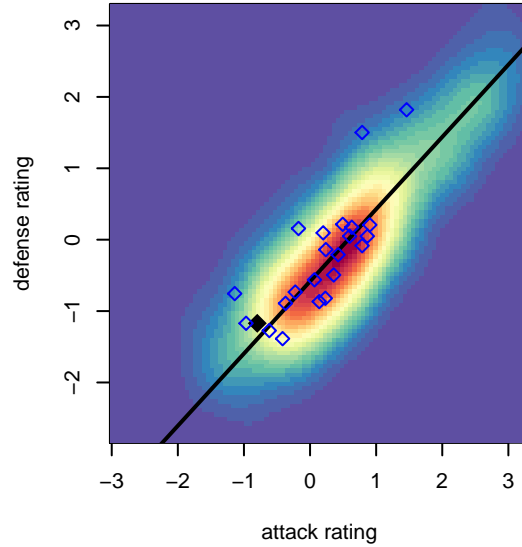

Crossfire Premier D B01

Crossfire Premier SC
 Redmond, WA
 B01 total strength=517
 attack=0.45 defense=0.31
 fall league = RCL B01 Div 4
 spr league = Win RCL B01 Div 5
 notes= Mercado 2013, 2014

alt names used:
 CROSSFIRE PREMIER BU13 MERCADO (WA
 Crossfire Premier B01-Mercado-D
 CROSSFIRE PREMIER B01 D - MERCADO (I
 CROSSFIRE PREMIERCROSSFIRE BU13 ME
 CROSSFIRE PREMIER CROSSFIRE B01 MEI
 Crossfire Premier B01-Mercado-D
 Crossfire Premier B01-Mercado-D

**attack and defense variance (black dot)
relative to other teams
and top 10 in region**

**attack and defense rating
relative to others at age
and all opponents in last 13 months**

Performance relative to 13 month average