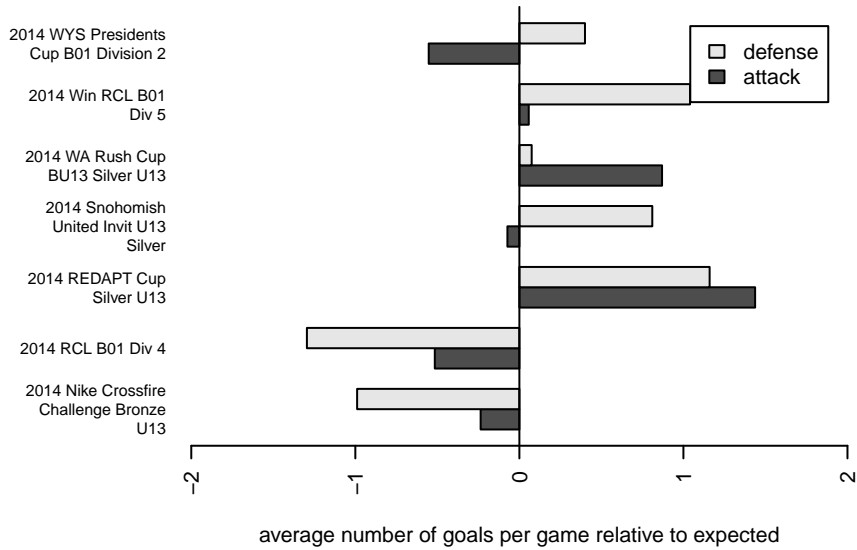

Crossfire Premier D B01

Crossfire Premier SC
 Redmond, WA
 B01 total strength=517
 attack=0.45 defense=0.31
 fall league = RCL B01 Div 4
 spr league = Win RCL B01 Div 5
 notes= Mercado 2013, 2014

alt names used:
 CROSSFIRE PREMIER BU13 MERCADO (WA
 Crossfire Premier B01-Mercado-D
 CROSSFIRE PREMIER B01 D - MERCADO (I
 CROSSFIRE PREMIERCROSSFIRE BU13 ME
 CROSSFIRE PREMIER CROSSFIRE B01 MEI
 Crossfire Premier B01-Mercado-D
 Crossfire Premier B01-Mercado-D

Venues played:
 2014 Snohomish United Invit U13 Silver
 2014 Nike Crossfire Challenge Bronze U13
 2014 WA Rush Cup BU13 Silver U13
 2014 REDAPT Cup Silver U13
 2014 RCL B01 Div 4
 2014 Win RCL B01 Div 5
 2014 WYS Presidents Cup B01 Division 2

**attack and defense variance (black dot)
relative to other teams
and top 10 in region**

**attack and defense rating
relative to others at age
and all opponents in last 13 months**

Performance relative to 13 month average