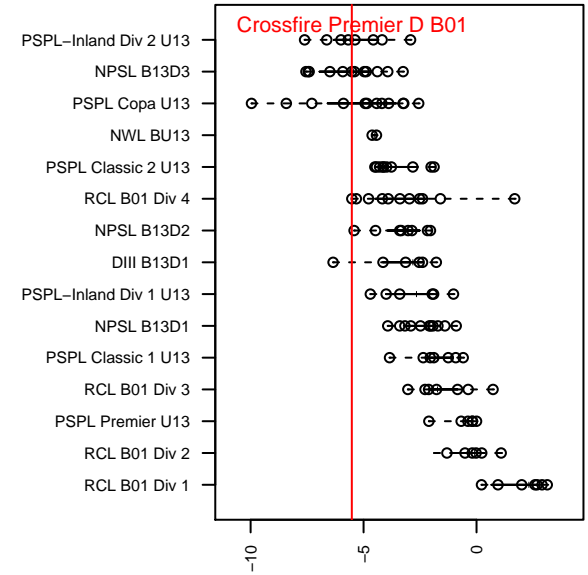

Crossfire Premier D B01

Crossfire Premier SC
 Redmond, WA
 B01 total strength=517
 attack=0.45 defense=0.31
 fall league = RCL B01 Div 4
 spr league = Win RCL B01 Div 5
 notes= Mercado 2013, 2014

alt names used:
 CROSSFIRE PREMIER BU13 MERCADO (WA
 Crossfire Premier B01-Mercado-D
 CROSSFIRE PREMIER B01 D - MERCADO (I
 CROSSFIRE PREMIERCROSSFIRE BU13 ME
 CROSSFIRE PREMIER CROSSFIRE B01 MEI
 Crossfire Premier B01-Mercado-D
 Crossfire Premier B01-Mercado-D

**attack and defense variance (black dot)
relative to other teams
and top 10 in region**

**attack and defense rating
relative to others at age
and all opponents in last 13 months**

Performance relative to 13 month average